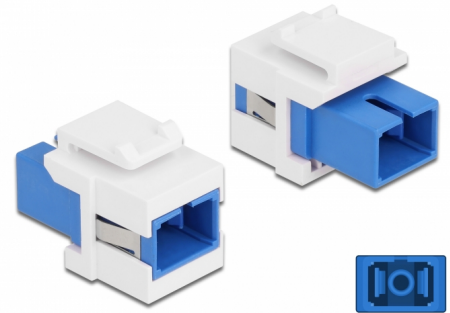

Delock Keystone Module SC Simplex female to SC Simplex female blue / white

Description

This module by Delock can be used to extend fiber optic cables. With its standardised dimensions it can be used for easy snap-in mounting in e.g. a Keystone patch panel, face plate or surface-mount box.

Item no. 86714

EAN: 4043619867141

Country of origin: China

Package: Zip poly bag

Technical details

- Connectors:
 - 1 x SC Simplex female >
 - 1 x SC Simplex female
- Colour: blue
- For single-mode fiber
- Insertion loss < 0.2 dB
- With dust cover
- For Keystone ports with 19.2 x 14.9 mm
- Housing colour: white
- Dimensions (LxWxH): ca. 27.4 x 16.5 x 21.9 mm

System requirements

- A free SC plug

Package content

- Keystone module

Images

General

Mounting type:	Keystone module
----------------	-----------------

Interface

Connector 1:	1 x SC Simplex female
Connector 2:	1 x SC Simplex female

Physical characteristics

Housing colour:	white
Length:	27.4 mm
Width:	16.5 mm
Height:	21.9 mm
Colour:	blue