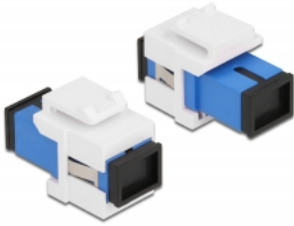

Delock Keystone Module SC Simplex female to SC Simplex female blue / white

Description

This module by Delock can be used to extend fiber optic cables. With its standardised dimensions it can be used for easy snap-in mounting in e.g. a Keystone patch panel, face plate or surface-mount box.

Item no. 86714

EAN: 4043619867141

Country of origin: China

Package: Zip poly bag

Technical details

- Connectors:
 - 1 x SC Simplex female >
 - 1 x SC Simplex female
- Colour: blue
- For single-mode fiber
- Insertion loss < 0.2 dB
- With dust cover
- For Keystone ports with 19.2 x 14.9 mm
- Housing colour: white
- Dimensions (LxWxH): ca. 27.4 x 16.5 x 21.9 mm

System requirements

- A free SC plug

Package content

- Keystone module

Images

General

Mounting type:	Keystone module
----------------	-----------------

Interface

Connector 1:	1 x SC Simplex female
Connector 2:	1 x SC Simplex female

Physical characteristics

Housing colour:	white
Length:	27.4 mm
Width:	16.5 mm
Height:	21.9 mm
Colour:	blue