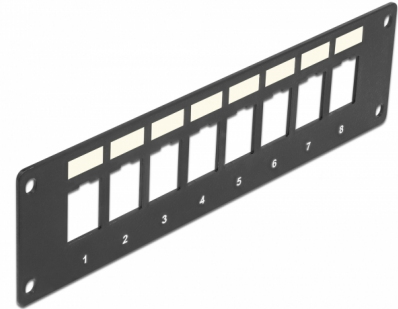

Delock Keystone Mounting Panel 8 Port flush mount

Description

This panel by Delock can be mounted e.g. in enclosures or cases. With its standardized dimensions, it is suitable for easy snap-in mounting of 8 Keystone modules.

Item no. 86597

EAN: 4043619865970

Country of origin: Taiwan,
Republic of China

Package: White Box

Technical details

- 8 Keystone ports 19.2 x 14.9 mm
- Integrated name plate
- Pitch of screw hole: ca. 175 x 37 mm
- Material: metal
- Colour: black
- Dimensions (LxWxH): ca. 185.0 x 50.0 x 1.6 mm

Package content

- Keystone panel
- 4 x screw

General

Mounting type:	Keystone module
----------------	-----------------

Physical characteristics

Housing colour:	black
Housing material:	metal
Length:	185 mm
Width:	50 mm
Height:	1.6 mm