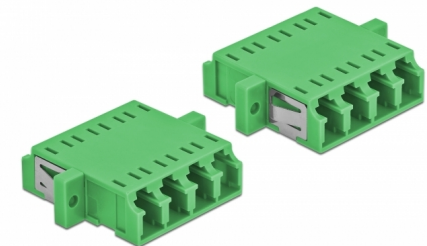

Delock Optical Fiber Coupler LC Quad female to LC Quad female Single-mode 2 pieces green

Description

With this LC Quad coupling by Delock, optical fiber male connectors can be easily connected to each other. The coupling enables a direct connection to the optical fiber cable and is suitable for simple mounting in optical fiber connection boxes, cabinets and patch panels.

Protection by dust cover

The coupling is equipped with an appropriate cap to protect the sleeve from dust and to keep it clean.

2 x

Item no. 86539

EAN: 4043619865390

Country of origin: China

Package: Poly bag

Technical details

- Connectors:
 - 1 x LC Quad female >
 - 1 x LC Quad female
- For single-mode fiber
- Ceramic sleeve
- With dust cover
- Mounting via metal holder or screws
- 2 x mounting holes
- Mounting hole diameter: 2.3 mm
- Pitch of screw hole: ca. 30.7 mm
- Panel cut-out (WxH): ca. 26.6 x 9.5 mm
- Operating temperature: -20 °C ~ 70 °C
- Material: plastic
- Colour: green
- Dimensions (LxWxH): ca. 29.2 x 25.6 x 9.3 mm

Operating temperature:	-20 °C ~ 70 °C
------------------------	----------------

Physical characteristics

Material:	Plastic
Length:	29.2 mm
Width:	25.6 mm
Height:	9.3 mm
Colour:	green