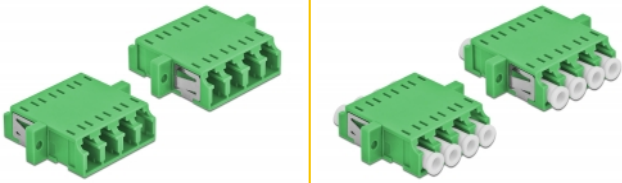

Delock Optical Fiber Coupler LC Quad female to LC Quad female Single-mode 2 pieces green

Description

With this LC Quad coupling by Delock, optical fiber male connectors can be easily connected to each other. The coupling enables a direct connection to the optical fiber cable and is suitable for simple mounting in optical fiber connection boxes, cabinets and patch panels.

Protection by dust cover

The coupling is equipped with an appropriate cap to protect the sleeve from dust and to keep it clean.

2 x

Item no. 86539

EAN: 4043619865390

Country of origin: China

Package: Poly bag

Technical details

- Connectors:
 - 1 x LC Quad female >
 - 1 x LC Quad female
- For single-mode fiber
- Ceramic sleeve
- With dust cover
- Mounting via metal holder or screws
- 2 x mounting holes
- Mounting hole diameter: 2.3 mm
- Pitch of screw hole: ca. 30.7 mm
- Panel cut-out (WxH): ca. 26.6 x 9.5 mm
- Operating temperature: -20 °C ~ 70 °C
- Material: plastic
- Colour: green
- Dimensions (LxWxH): ca. 29.2 x 25.6 x 9.3 mm

System requirements

- A free LC Quad plug

Package content

- 2 x LC Quad coupler

Images

Interface

Connector 1:	1 x LC Quad female
Connector 2:	1 x LC Quad female

Technical characteristics