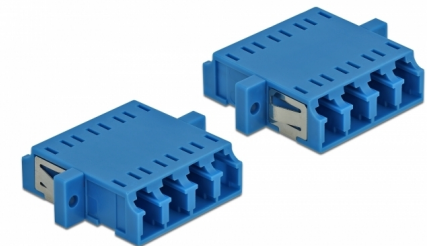

Delock Optical Fiber Coupler LC Quad female to LC Quad female Single-mode 2 pieces blue

Description

With this LC Quad coupling by Delock, optical fiber male connectors can be easily connected to each other. The coupling enables a direct connection to the optical fiber cable and is suitable for simple mounting in optical fiber connection boxes, cabinets and patch panels.

Protection by dust cover

The coupling is equipped with an appropriate cap to protect the sleeve from dust and to keep it clean.

2 x

Item no. 86538

EAN: 4043619865383

Country of origin: China

Package: Poly bag

Technical details

- Connectors:
  - 1 x LC Quad female >
  - 1 x LC Quad female
- For single-mode fiber
- Ceramic sleeve
- With dust cover
- Mounting via metal holder or screws
- 2 x mounting holes
- Mounting hole diameter: 2.3 mm
- Pitch of screw hole: ca. 30.7 mm
- Panel cut-out (WxH): ca. 26.6 x 9.5 mm
- Operating temperature: -20 °C ~ 70 °C
- Material: plastic
- Colour: blue
- Dimensions (LxWxH): ca. 29.2 x 25.6 x 9.3 mm

System requirements