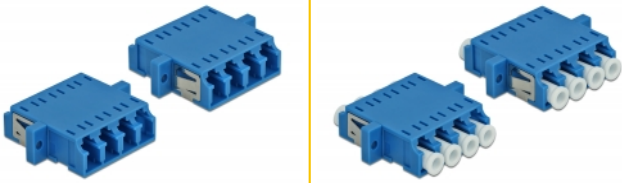

- A free LC Quad plug

Package content

- 2 x LC Quad coupler

Images