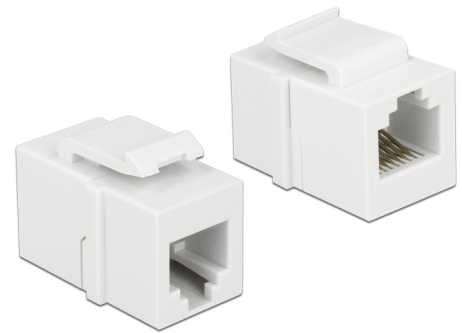

Delock Keystone Module RJ12 female > RJ12 female Cat.3 white

Description

This module by Delock can be used to extend a telephone cable. With its standardised dimensions it can be used for easy snap-in mounting in e.g. a Keystone patchpanel, face plate or surface-mount box.

Item no. 86380

EAN: 4043619863808

Country of origin: China

Package: Zip poly bag

Technical details

- Connector: RJ12 female > RJ12 female (6P6C), 1:1 connected
- Compatible with RJ11 (6P/2C) and RJ14 (6P/4C)
- Unshielded (Cat.3)
- For Keystone ports with 19.2 x 14.9 mm
- Colour: white
- Dimensions (LxWxH): ca. 27.0 x 19.5 x 16.8 mm