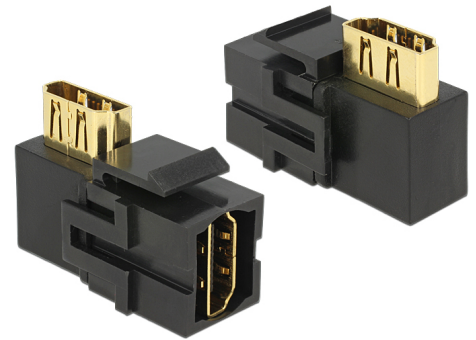

Delock Keystone Module HDMI female > HDMI female 90° angled black

Description

This module by Delock can be used to extend e.g. an HDMI cable. With its standardised dimensions it can be used for easy snap-in mounting in e.g. a Keystone patchpanel, face plate or surface-mount box.

Item no. 86358

EAN: 4043619863587

Country of origin: China

Package: Zip poly bag

Technical details

- Connector:
external: 1 x HDMI-A 19 pin female
internal: 1 x HDM-A 19 pin female 90° angled
- Gold-plated contacts
- For Keystone ports with 19.2 x 14.9 mm
- Colour: black
- Dimensions (LxWxH): 35.8 x 16.8 x 25.3 mm

Package content

- Keystone module

Images

Beispiel