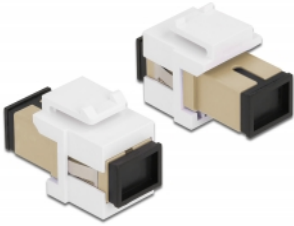

- Keystone module

Images