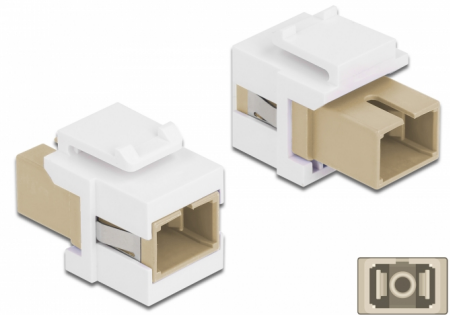

# Delock Keystone Module SC Simplex female to SC Simplex female beige / white

## Description

This module by Delock can be used to extend fiber optic cables. With its standardised dimensions it can be used for easy snap-in mounting in e.g. a Keystone patch panel, face plate or surface-mount box.

## Technical details

- Connectors:
  - 1 x SC Simplex female >
  - 1 x SC Simplex female
- Colour: beige
- For multi-mode fiber
- Insertion loss < 0.3 dB
- With dust cover
- For Keystone ports with 19.2 x 14.9 mm
- Housing colour: white
- Dimensions (LxWxH): ca. 27.4 x 16.5 x 21.9 mm

### Interface

Connector 1:	1 x SC Simplex female
Connector 2:	1 x SC Simplex female