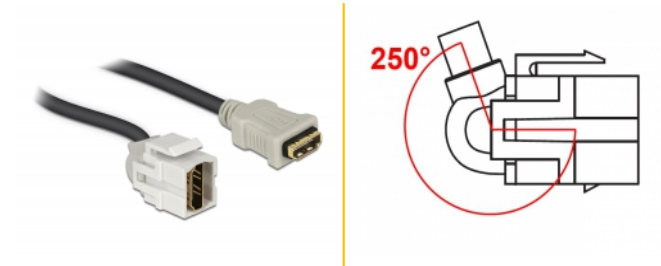

- Keystone module with cable

Images