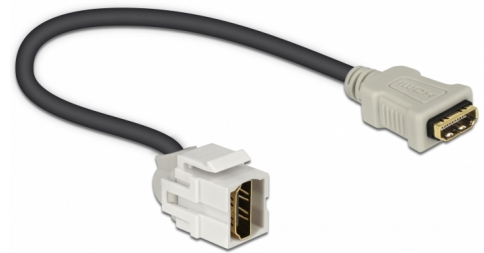

# Delock Keystone Module HDMI female 250° > HDMI female with cable white

## Description

This module by Delock can be used to extend e.g. a HDMI cable. With its standardised dimensions it can be used for easy snap-in mounting in e.g. a Keystone patch panel, face plate or surface-mount box. The short, angled cable has a small mounting depth and allows a space-saving installation in hard to reach places in equipment or in cable ducts.

## Technical details

- Connectors:
  - 1 x HDMI-A female >
  - 1 x HDMI-A female
- Resolution up to 3840 x 2160 @ 30 Hz (depending on the system and the connected hardware)
- Contacts gold-plated
- For Keystone ports with 19.2 x 14.9 mm
- Colour: white
- Length incl. connectors: ca. 30 cm

## Physical characteristics

Housing colour:	white
Cable length incl. connector:	30 cm