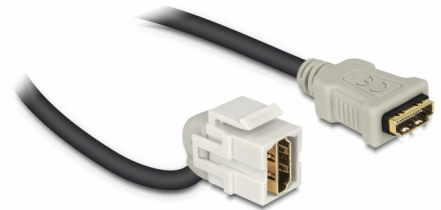

# Delock Keystone Module HDMI female 110° > HDMI female with cable white

## Description

This module by Delock can be used to extend e.g. a HDMI cable. With its standardised dimensions it can be used for easy snap-in mounting in e.g. a Keystone patch panel, face plate or surface-mount box. The short, angled cable has a small mounting depth and allows a space-saving installation in hard to reach places in equipment or in cable ducts.

## Technical details

- Connectors:
  - 1 x HDMI-A female >
  - 1 x HDMI-A female
- Resolution up to 3840 x 2160 @ 30 Hz (depending on the system and the connected hardware)
- Contacts gold-plated
- For Keystone ports with 19.2 x 14.9 mm
- Colour: white
- Length incl. connectors: ca. 30 cm

## Physical characteristics

Housing colour:	white
Cable length incl. connector:	30 cm