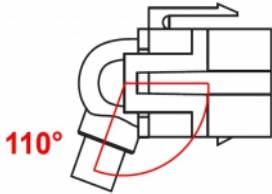

- Keystone module with cable

Images