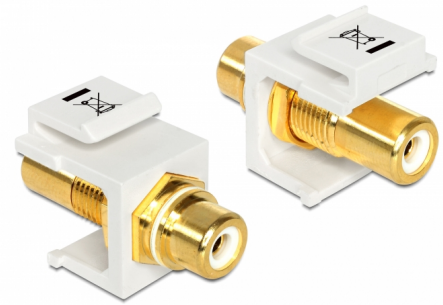

# Delock Keystone Module RCA female > RCA female gold plated white / white

## Description

This module by Delock can be used to extend e.g. a stereo cable. With its standardised dimensions it can be used for easy snap-in mounting in e.g. a Keystone patchpanel, face plate or surface-mount box.

## Technical details

- Connectors:
  - 1 x RCA female >
  - 1 x RCA female
- Marking: white
- Connector finishing: brass gold plated
- Length in front of the panel: ca. 9.5 mm
- For Keystone ports with 19.2 x 14.9 mm
- Housing colour: white
- Dimensions (LxWxH): ca. 33.2 x 16.3 x 22.3 mm

## Physical characteristics

Housing colour:	white
Length:	33.2 mm
Width:	16.3 mm
Height:	22.3 mm
Colour:	white