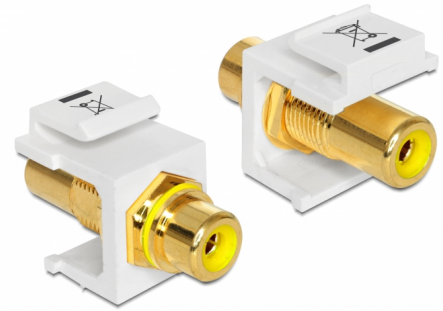

Delock Keystone Module RCA female > RCA female gold plated yellow / white

Description

This module by Delock can be used to extend e.g. a stereo cable. With its standardised dimensions it can be used for easy snap-in mounting in e.g. a Keystone patchpanel, face plate or surface-mount box.

Item no. 86309

EAN: 4043619863099

Country of origin: Taiwan,
Republic of China

Package: Zip poly bag

Technical details

- Connectors:
 - 1 x RCA female >
 - 1 x RCA female
- Marking: yellow
- Connector finishing: brass gold plated
- Length in front of the panel: ca. 9.5 mm
- For Keystone ports with 19.2 x 14.9 mm
- Housing colour: white
- Dimensions (LxWxH): ca. 33.2 x 16.3 x 22.3 mm

Package content

- Keystone module

General

Mounting type:	Keystone module
----------------	-----------------

Interface

External:	1 x RCA female
Internal:	1 x RCA female

Physical characteristics

Housing colour:	white
Length:	33.2 mm
Width:	16.3 mm
Height:	22.3 mm
Colour:	yellow