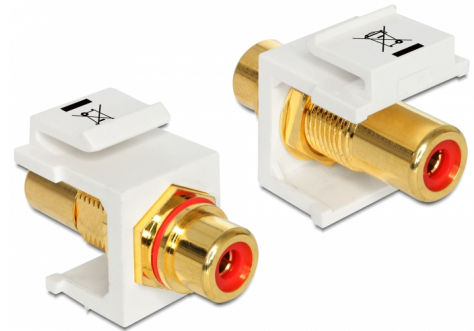

Delock Keystone Module RCA female > RCA female gold plated red / white

Description

This module by Delock can be used to extend e.g. a stereo cable. With its standardised dimensions it can be used for easy snap-in mounting in e.g. a Keystone patchpanel, face plate or surface-mount box.

Item no. 86308

EAN: 4043619863082

Country of origin: Taiwan,
Republic of China

Package: Zip poly bag

Technical details

- Connectors:
 - 1 x RCA female >
 - 1 x RCA female
- Marking: red
- Connector finishing: brass gold plated
- Length in front of the panel: ca. 9.5 mm
- For Keystone ports with 19.2 x 14.9 mm
- Housing colour: white
- Dimensions (LxWxH): ca. 33.2 x 16.3 x 22.3 mm

Package content

- Keystone module

General

Mounting type:	Keystone module
----------------	-----------------

Interface

External:	1 x RCA female
Internal:	1 x RCA female

Physical characteristics

Housing colour:	white
Length:	33.2 mm
Width:	16.3 mm
Height:	22.3 mm
Colour:	red