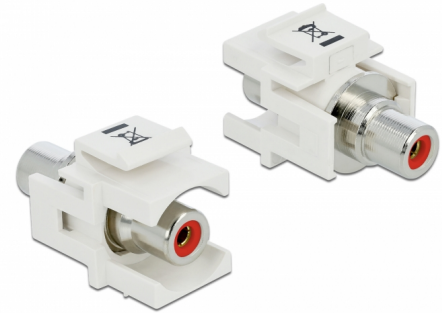

# Delock Keystone Module RCA female > RCA female red / white

## Description

This module by Delock can be used to extend e.g. a stereo cable. With its standardised dimensions it can be used for easy snap-in mounting in e.g. a Keystone patchpanel, face plate or surface-mount box.

## Technical details

- Connectors:
  - 1 x RCA female >
  - 1 x RCA female
- Marking: red
- Flush mount to the front panel
- For Keystone ports with 19.2 x 14.9 mm
- Housing colour: white
- Dimensions (LxWxH): ca. 33.2 x 18.0 x 22.3 mm

## Physical characteristics

Housing colour:	white
Length:	33.2 mm
Width:	18.0 mm
Height:	22.3 mm
Colour:	red