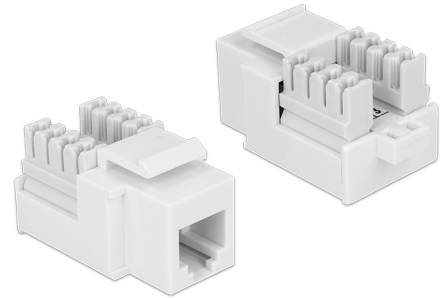

Delock Keystone module RJ12 female > LSA Cat.3 white

Description

This module by Delock can be used to connect a telephone cable to an RJ12 female port. With its standardised dimensions it can be used for easy snap-in mounting in e. g. a Keystone patchpanel, face plate or surface-mount box.

Item no. 86198

EAN: 4043619861989

Country of origin: China

Package: Poly bag

Technical details

- Connector:
External: 1 x RJ12 (RJ25) female (6P/6C) >
Internal: 1 x LSA
- Compatible with RJ11 (6P/2C) and RJ14 (6P/4C)
- Unshielded (Cat.3)
- For solid or stranded wire up to 0.644 mm (22 - 26 AWG)
- For Keystone ports with 19.2 x 14.9 mm
- Colour: white
- Dimensions (LxWxH): 38.9 x 21.0 x 19.8 mm

System requirements

- LSA or 110 insertion tool

Package content

- Keystone module

General

Mounting type:	Keystone module
----------------	-----------------

Interface

External:	1 x RJ12 jack
Internal:	1 x LSA block

Physical characteristics

Housing colour:	white
Length:	38.9 mm
Width:	19.8 mm
Height:	21 mm