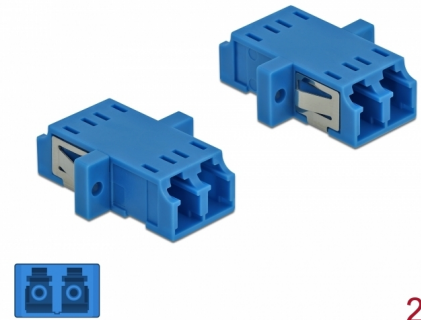

Delock Optical Fiber Coupler LC Duplex female to LC Duplex female Single-mode 2 pieces blue

Description

With this LC Duplex coupling by Delock, optical fiber male connectors can be easily connected to each other. The coupling enables a direct connection to the optical fiber cable and is suitable for simple mounting in optical fiber connection boxes, cabinets and patch panels.

Protection by dust cover

The coupling is equipped with an appropriate cap to protect the sleeve from dust and to keep it clean.

2 x

Item no. 85999

EAN: 4043619859993

Country of origin: China

Package: Poly bag

Technical details

- Connectors:
  - 1 x LC Duplex female >
  - 1 x LC Duplex female
- For single-mode fiber
- Ceramic sleeve
- With dust cover
- Mounting via metal holder or screws
- 2 x mounting holes
- Mounting hole diameter: 2.3 mm
- Pitch of screw hole: ca. 18 mm
- Panel cut-out (WxH): ca. 13.4 x 9.5 mm
- Operating temperature: -20 °C ~ 70 °C
- Material: plastic
- Colour: blue
- Dimensions (LxWxH): ca. 29.2 x 12.7 x 9.3 mm

System requirements