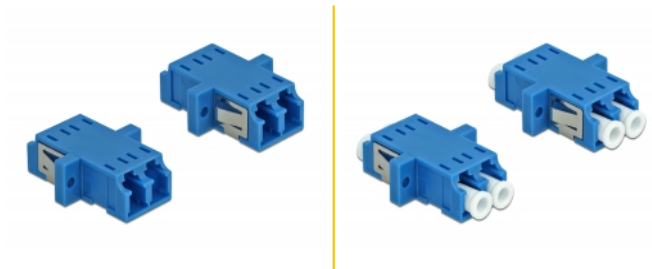

- A free LC Duplex plug

Package content

- 2 x LC Duplex coupler

Images