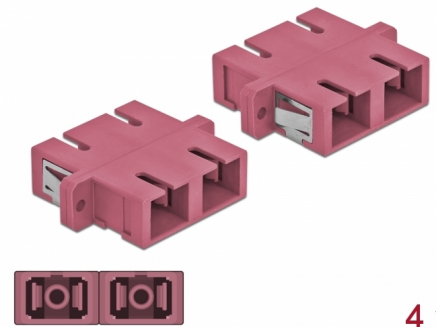

Delock Optical Fiber Coupler SC Duplex female to SC Duplex female Multi-mode 4 pieces violet

Description

With this SC Duplex coupling by Delock, optical fiber male connectors can be easily connected to each other. The coupling enables a direct connection to the optical fiber cable and is suitable for simple mounting in optical fiber connection boxes, cabinets and patch panels.

Protection by dust cover

The coupling is equipped with an appropriate cap to protect the sleeve from dust and to keep it clean.

Item no. 85998

EAN: 4043619859986

Country of origin: China

Package: Poly bag

Technical details

- Connectors:
  - 1 x SC Duplex female >
  - 1 x SC Duplex female
- For multi-mode fiber OM4
- Ceramic sleeve
- With dust cover
- Mounting via metal holder or screws
- 2 x mounting holes
- Mounting hole diameter: 2.4 mm
- Pitch of screw hole: ca. 30.7 mm
- Panel cut-out (WxH): ca. 26.6 x 9.5 mm
- Operating temperature: -20 °C ~ 70 °C
- Material: plastic
- Colour: violet
- Dimensions (LxWxH): ca. 34.7 x 25.6 x 9.3 mm

System requirements