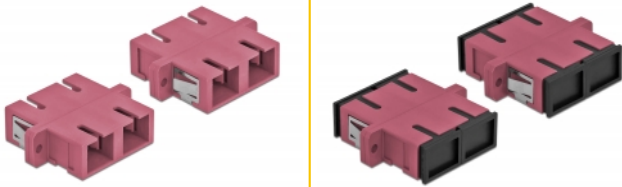

Delock Optical Fiber Coupler SC Duplex female to SC Duplex female Multi-mode 4 pieces violet

Description

With this SC Duplex coupling by Delock, optical fiber male connectors can be easily connected to each other. The coupling enables a direct connection to the optical fiber cable and is suitable for simple mounting in optical fiber connection boxes, cabinets and patch panels.

- Connectors:
 - 1 x SC Duplex female >
 - 1 x SC Duplex female
- For multi-mode fiber OM4
- Ceramic sleeve
- With dust cover
- Mounting via metal holder or screws
- 2 x mounting holes
- Mounting hole diameter: 2.4 mm
- Pitch of screw hole: ca. 30.7 mm
- Panel cut-out (WxH): ca. 26.6 x 9.5 mm
- Operating temperature: -20 °C ~ 70 °C
- Material: plastic
- Colour: violet
- Dimensions (LxWxH): ca. 34.7 x 25.6 x 9.3 mm

System requirements

- A free SC Duplex male port

Package content

- 4 x SC Duplex coupler

Images

Interface

Connector 1:	1 x SC Duplex female
Connector 2:	1 x SC Duplex female

Technical characteristics

Operating temperature:	-20 °C ~ 70 °C
------------------------	----------------

Physical characteristics

Material:	Plastic
Length:	34.7 mm
Width:	25.6 mm
Height:	9.3 mm
Colour:	violet