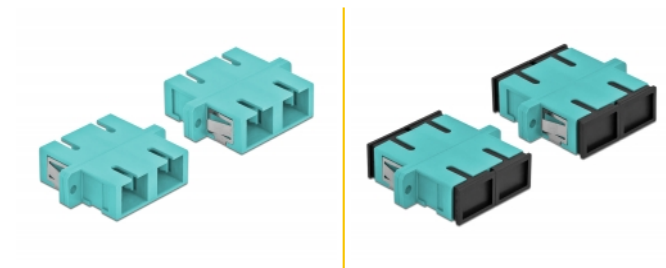

- A free SC Duplex male port

Package content

- 4 x SC Duplex coupler

Images