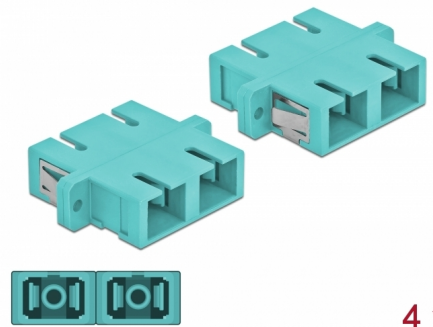

Delock Optical Fiber Coupler SC Duplex female to SC Duplex female Multi-mode 4 pieces light blue

Description

With this SC Duplex coupling by Delock, optical fiber male connectors can be easily connected to each other. The coupling enables a direct connection to the optical fiber cable and is suitable for simple mounting in optical fiber connection boxes, cabinets and patch panels.

Protection by dust cover

The coupling is equipped with an appropriate cap to protect the sleeve from dust and to keep it clean.

4 x

Item no. 85997

EAN: 4043619859979

Country of origin: China

Package: Poly bag

Technical details

- Connectors:
  - 1 x SC Duplex female >
  - 1 x SC Duplex female
- For multi-mode fiber OM3
- Ceramic sleeve
- With dust cover
- Mounting via metal holder or screws
- 2 x mounting holes
- Mounting hole diameter: 2.4 mm
- Pitch of screw hole: ca. 30.7 mm
- Panel cut-out (WxH): ca. 26.6 x 9.5 mm
- Operating temperature: -20 °C ~ 70 °C
- Material: plastic
- Colour: light blue
- Dimensions (LxWxH): ca. 34.7 x 25.6 x 9.3 mm

System requirements