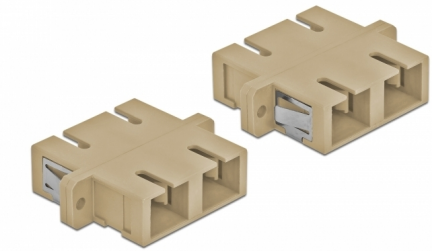

Delock Optical Fiber Coupler SC Duplex female to SC Duplex female Multi-mode 4 pieces beige

Description

With this SC Duplex coupling by Delock, optical fiber male connectors can be easily connected to each other. The coupling enables a direct connection to the optical fiber cable and is suitable for simple mounting in optical fiber connection boxes, cabinets and patch panels.

Protection by dust cover

The coupling is equipped with an appropriate cap to protect the sleeve from dust and to keep it clean.

4 x

Item no. 85996

EAN: 4043619859962

Country of origin: China

Package: Poly bag

Technical details

- Connectors:
 - 1 x SC Duplex female >
 - 1 x SC Duplex female
- For multi-mode fiber OM1 / OM2
- Ceramic sleeve
- With dust cover
- Mounting via metal holder or screws
- 2 x mounting holes
- Mounting hole diameter: 2.4 mm
- Pitch of screw hole: ca. 30.7 mm
- Panel cut-out (WxH): ca. 26.6 x 9.5 mm
- Operating temperature: -20 °C ~ 70 °C
- Material: plastic
- Colour: beige
- Dimensions (LxWxH): ca. 34.7 x 25.6 x 9.3 mm

Operating temperature:	-20 °C ~ 70 °C
------------------------	----------------

Physical characteristics

Material:	Plastic
Length:	34.7 mm
Width:	25.6 mm
Height:	9.3 mm
Colour:	beige