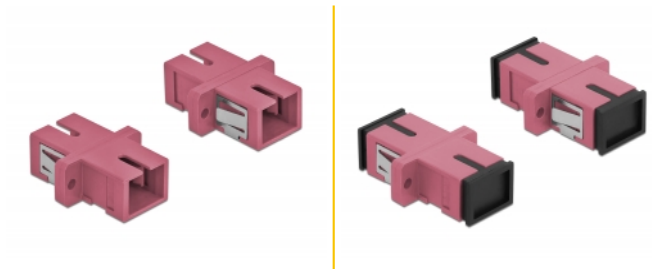

- A free SC Simplex male port

Package content

- 4 x SC Simplex coupler

Images