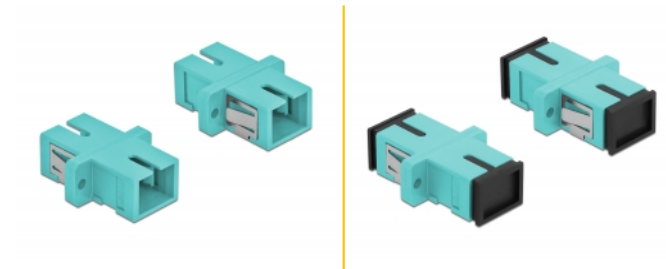

- A free SC Simplex male port

Package content

- 4 x SC Simplex coupler

Images