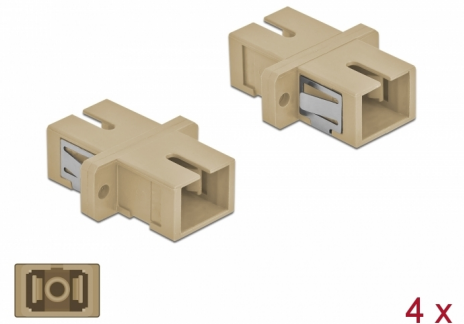

Delock Optical Fiber Coupler SC Simplex female to SC Simplex female Multi-mode 4 pieces beige

Description

With this SC Simplex coupling by Delock, optical fiber male connectors can be easily connected to each other. The coupling enables a direct connection to the optical fiber cable and is suitable for simple mounting in optical fiber connection boxes, cabinets and patch panels.

Protection by dust cover

The coupling is equipped with an appropriate cap to protect the sleeve from dust and to keep it clean.

Item no. 85993

EAN: 4043619859931

Country of origin: China

Package: Zip poly bag

Technical details

- Connectors:
  - 1 x SC Simplex female >
  - 1 x SC Simplex female
- For multi-mode fiber OM1 / OM2
- Ceramic sleeve
- With dust cover
- Mounting via metal holder or screws
- 2 x mounting holes
- Mounting hole diameter: 2.4 mm
- Pitch of screw hole: ca. 18 mm
- Panel cut-out (WxH): ca. 13.4 x 9.5 mm
- Operating temperature: -20 °C ~ 70 °C
- Material: plastic
- Colour: beige
- Dimensions (LxWxH): ca. 27.4 x 12.7 x 9.3 mm

System requirements