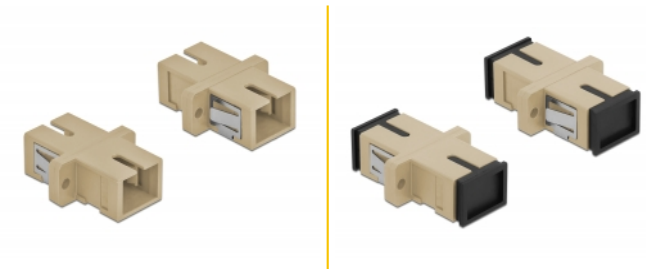

- A free SC Simplex male port

Package content

- 4 x SC Simplex coupler

Images