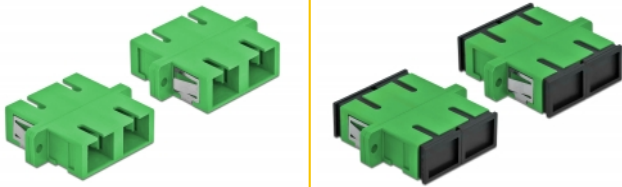

- A free SC Duplex male port

Package content

- 4 x SC Duplex coupler

Images