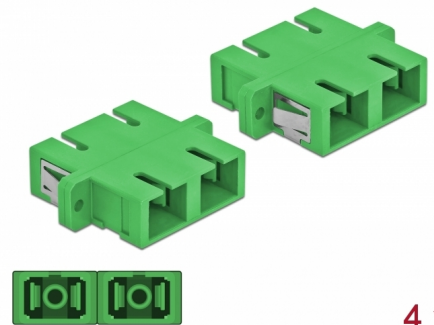

Delock Optical Fiber Coupler SC Duplex female to SC Duplex female Single-mode 4 pieces green

Description

With this SC Duplex coupling by Delock, optical fiber male connectors can be easily connected to each other. The coupling enables a direct connection to the optical fiber cable and is suitable for simple mounting in optical fiber connection boxes, cabinets and patch panels.

Protection by dust cover

The coupling is equipped with an appropriate cap to protect the sleeve from dust and to keep it clean.

4 x

Item no. 85992

EAN: 4043619859924

Country of origin: China

Package: Poly bag

Technical details

- Connectors:
  - 1 x SC Duplex female >
  - 1 x SC Duplex female
- For single-mode fiber
- Ceramic sleeve
- With dust cover
- Mounting via metal holder or screws
- 2 x mounting holes
- Mounting hole diameter: 2.4 mm
- Pitch of screw hole: ca. 30.7 mm
- Panel cut-out (WxH): ca. 26.6 x 9.5 mm
- Operating temperature: -20 °C ~ 70 °C
- Material: plastic
- Colour: green
- Dimensions (LxWxH): ca. 34.7 x 25.6 x 9.3 mm

System requirements