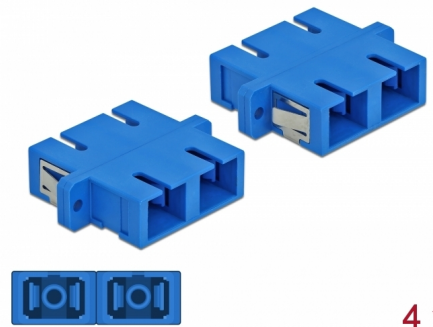

Delock Optical Fiber Coupler SC Duplex female to SC Duplex female Single-mode 4 pieces blue

Description

With this SC Duplex coupling by Delock, optical fiber male connectors can be easily connected to each other. The coupling enables a direct connection to the optical fiber cable and is suitable for simple mounting in optical fiber connection boxes, cabinets and patch panels.

Protection by dust cover

The coupling is equipped with an appropriate cap to protect the sleeve from dust and to keep it clean.

4 x

Item no. 85991

EAN: 4043619859917

Country of origin: China

Package: Zip poly bag

Technical details

- Connectors:
  - 1 x SC Duplex female >
  - 1 x SC Duplex female
- For single-mode fiber
- Ceramic sleeve
- With dust cover
- Mounting via metal holder or screws
- 2 x mounting holes
- Mounting hole diameter: 2.4 mm
- Pitch of screw hole: ca. 30.7 mm
- Panel cut-out (WxH): ca. 26.6 x 9.5 mm
- Operating temperature: -20 °C ~ 70 °C
- Material: plastic
- Colour: blue
- Dimensions (LxWxH): ca. 34.7 x 25.6 x 9.3 mm

System requirements