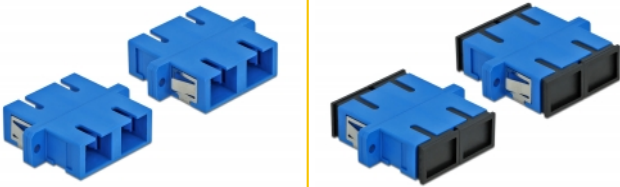

- A free SC Duplex male port

Package content

- 4 x SC Duplex coupler

Images