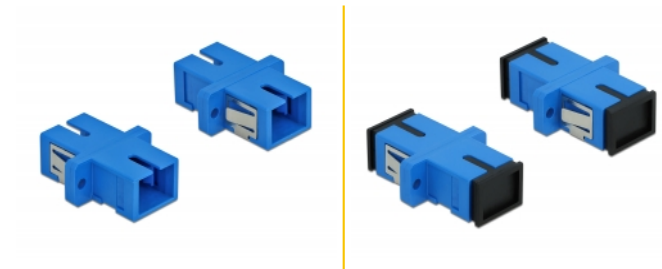

- A free SC Simplex male port

Package content

- 4 x SC Simplex coupler

Images