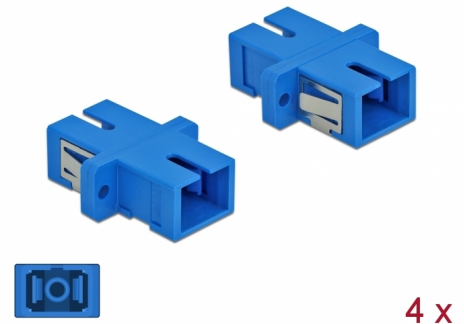

Delock Optical Fiber Coupler SC Simplex female to SC Simplex female Single-mode 4 pieces blue

Description

With this SC Simplex coupling by Delock, optical fiber male connectors can be easily connected to each other. The coupling enables a direct connection to the optical fiber cable and is suitable for simple mounting in optical fiber connection boxes, cabinets and patch panels.

Protection by dust cover

The coupling is equipped with an appropriate cap to protect the sleeve from dust and to keep it clean.

Item no. 85990

EAN: 4043619859900

Country of origin: China

Package: Zip poly bag

Technical details

- Connectors:
  - 1 x SC Simplex female >
  - 1 x SC Simplex female
- For single-mode fiber
- Ceramic sleeve
- With dust cover
- Mounting via metal holder or screws
- 2 x mounting holes
- Mounting hole diameter: 2.4 mm
- Pitch of screw hole: ca. 18 mm
- Panel cut-out (WxH): ca. 13.4 x 9.5 mm
- Operating temperature: -20 °C ~ 70 °C
- Material: plastic
- Colour: blue
- Dimensions (LxWxH): ca. 27.4 x 12.7 x 9.3 mm

System requirements