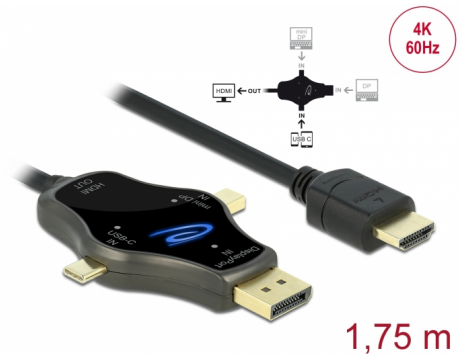

Delock 3 in 1 Monitor Cable with USB-C™ / DisplayPort / mini DisplayPort in to HDMI out with 4K 60 Hz

Description

This monitor cable by Delock can be connected selectively to an **USB Type-C™, DisplayPort or mini DisplayPort interface**, the output is via the HDMI connector.

4K 60 Hz UHD resolution

The maximum resolution is **3840 x 2160 with 60 Hz**, depending on the system and the connected hardware.

Item no. 85974

EAN: 4043619859740

Country of origin: China

Package: Retail Box

Technical details

- Connectors:
  - Input:
    - 1 x DisplayPort male
    - 1 x mini DisplayPort male
    - 1 x USB Type-C™ male
  - Output:
    - 1 x HDMI-A male
- Chipset: Realtek RTD2171U
- Resolution DisplayPort input: up to 3840 x 2160 @ 60 Hz (depending on the system and the connected hardware)
- Resolution USB Type-C™ input: up to 3840 x 2160 @ 30 Hz (depending on the system and the connected hardware)
- Transmission of audio and video signals
- 3 x LED indicator
- Metal housing
- Colour: anthracite
- Cable length incl. connector: ca. 1.75 m