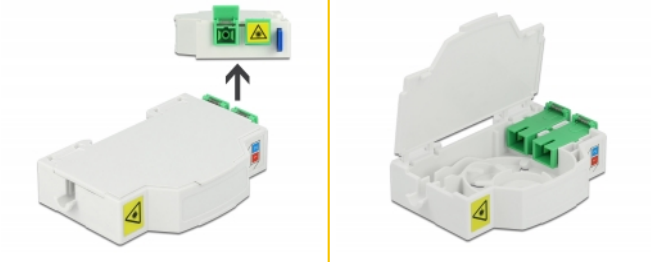

Delock Optical Fiber Connection Box for DIN Rail 2 x SC Simplex or LC Duplex

Description

This fiber optic junction box by Delock can accommodate up to two SC Simplex or LC Duplex optical fiber cables. The integrated clips allow the mounting on 35 mm DIN rails.

Item no. 85922

EAN: 4043619859221

Country of origin: China

Package: White Box

Technical details

- Optical fiber connection box for FTTH applications
- 2 slots for SC Simplex or LC Duplex couplings
- DIN rail mounting: 35 mm
- Protective flip
- Colour: white
- Material: ABS
- Dimensions (LxWxH): ca. 85.0 x 60.5 x 18.5 mm

Package content

- Optical fiber connection box
- 2 x SC Simplex coupler with laser protection flip

Images

General

Mounting type:	DIN rail mounting: 35 mm
----------------	--------------------------

Physical characteristics