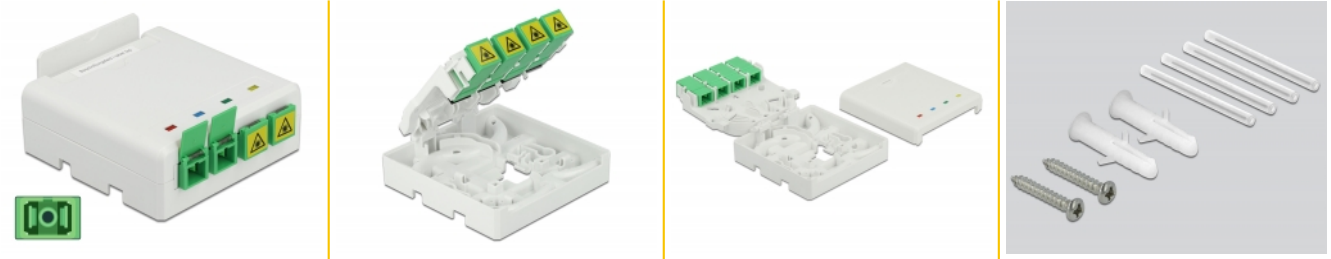

Delock Optical Fiber Connection Box for DIN Rail 4 x SC Simplex or LC Duplex

Description

This fiber optical junction box by Delock can accommodate up to four SC Simplex or LC Duplex fiber optical cables. The connection box has mounting openings for fastening to flush-mounted and cavity wall boxes. The integrated clips allow the mounting on 35 mm DIN rails horizontally and vertically.

Item no. 85921

EAN: 4043619859214

Country of origin: China

Package: White Box

Technical details

- Optical fiber connection box for FTTH applications
- 4 slots for SC Simplex or LC Duplex couplings
- DIN rail mounting: 35 mm
- Wall mounting:
 - 2 x mounting holes
 - Mounting hole diameter: 7 mm
 - Pitch of screw hole: ca. 60 mm
- Cover with label tap
- Protective flip
- Colour: white
- Material: ABS
- Dimensions (LxWxH): ca. 80 x 80 x 29 mm

Package content

- Optical fiber connection box
- 4 x SC Simplex coupler with laser protection flip

- 4 x Heat shrink tube
- 2 x screw
- 2 x dowel

Images

General

Mounting type:	DIN rail mounting: 35 mm
----------------	--------------------------

Physical characteristics

Material:	ABS
Length:	80 mm
Width:	80 mm
Height:	29 mm
Colour:	white