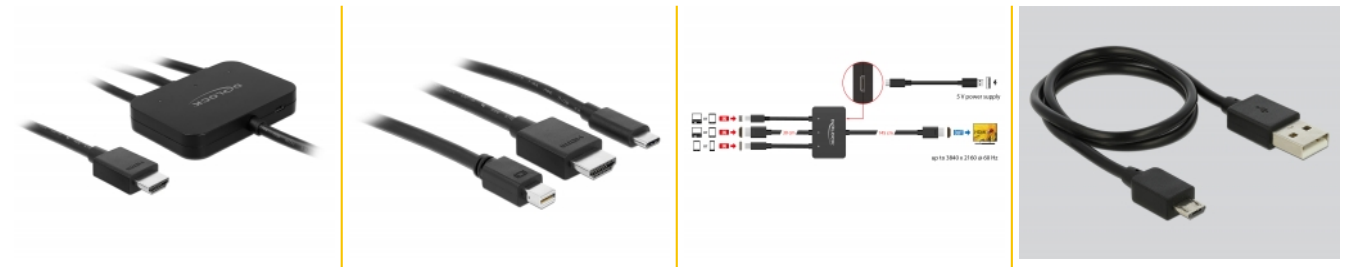

System requirements

- Android 8.0 or above
- Chrome OS 72.0 or above
- iPad Pro (2018)
- Linux Kernel 4.3 or above
- Mac OS 10.9.5 or above
- Windows 7/7-64/8.1/8.1-64/10/10-64
- Device with a free USB Type-C™ port and DisplayPort alternate mode or with a free Thunderbolt™ 3 port or
- A free HDMI female or
- A free mini DisplayPort female

Package content

- Adapter cable
- USB power cable, length: ca. 0.5 m
- User manual

Images