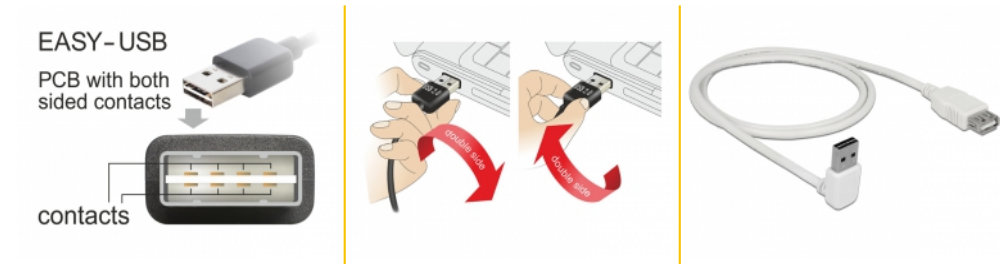

Package content

- Cable

Images