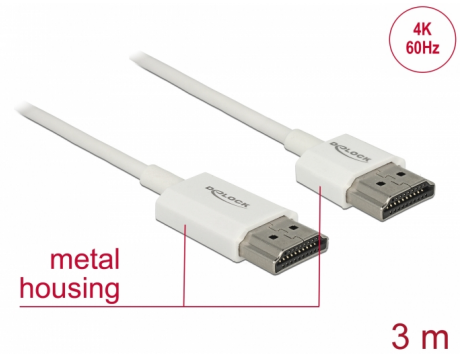

Delock Cable High Speed HDMI with Ethernet - HDMI-A male > HDMI-A male 3D 4K 3 m Active Slim High Quality

Description

This High Quality High Speed HDMI with Ethernet cable by Delock stands out due to its slim diameter and its short connectors. The triple shielded cable combines fast data transfer as well as audio- / video- and Ethernet connection. Due to the support of a maximum bandwidth of 18 Gb/s, 4K content (maximum frame rate 60 Hz), 3D content in 4K resolution (maximum frame rate 24 Hz) and content in 21:9 cinema aspect ratio can now be displayed. The cable allows the simultaneous transmission of two video channels to display video streams for two users on one screen, as well as the simultaneous transmission of up to four audio channels. The quality of audio transmissions is significantly improved by the sampling rate of up to 1536 kHz.

Item no. 85138

EAN: 4043619851386

Country of origin: China

Package: Zip poly bag

Special features

- Extra short connectors with full metal shielding
- Especially slim cable diameter

Technical details

- Connector:
 - 1 x High Speed HDMI-A 19 pin male >
 - 1 x High Speed HDMI-A 19 pin male
- Chipset: Spectra7 PRA1711s
- High Speed HDMI with Ethernet (HEC) specification
- Cable gauge: 36 AWG
- Cable diameter: ca. 3.2 mm
- Twisted-pair cabling
- Copper conductor
- Gold-plated connector
- Triple shielded cable