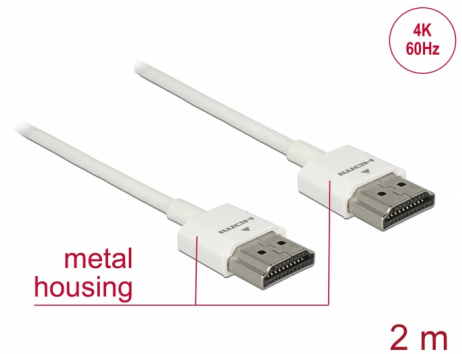

Delock Cable High Speed HDMI with Ethernet - HDMI-A male > HDMI-A male 3D 4K 2 m Slim High Quality

Description

This High Quality High Speed HDMI with Ethernet cable by Delock stands out due to its slim diameter and its short connectors. The triple shielded cable combines fast data transfer as well as audio- / video- and Ethernet connection. Due to the support of a maximum bandwidth of 18 Gb/s, 4K content (maximum frame rate 60 Hz), 3D content in 4K resolution (maximum frame rate 24 Hz) and content in 21:9 cinema aspect ratio can now be displayed. The cable allows the simultaneous transmission of two video channels to display video streams for two users on one screen, as well as the simultaneous transmission of up to four audio channels. The quality of audio transmissions is significantly improved by the sampling rate of up to 1536 kHz.

Item no. 85137

EAN: 4043619851379

Country of origin: China

Package: Zip poly bag

Special features

- Extra short connectors with full metal shielding
- Especially slim cable diameter

Technical details

- Connector:
 - 1 x High Speed HDMI-A 19 pin male >
 - 1 x High Speed HDMI-A 19 pin male
- High Speed HDMI with Ethernet (HEC) specification
- Cable gauge: 36 AWG
- Cable diameter: ca. 3.2 mm
- Twisted-pair cabling
- Copper conductor
- Gold-plated connector
- Triple shielded cable
- Metal housing
- Transfer of audio and video signals

Technical characteristics

Data transfer rate:	up to 18 Gb/s
Maximum screen resolution:	3D: 3840 x 2160 @ 30 Hz 3840 x 2160 @ 60 Hz
Maximum refresh rate:	120 Hz

Physical characteristics

Connector finishing:	gold-plated
Pin finishing:	gold-plated
Conductor material:	copper
Conductor gauge:	36 AWG
Shielding:	triple
Length:	2 m
Colour:	white