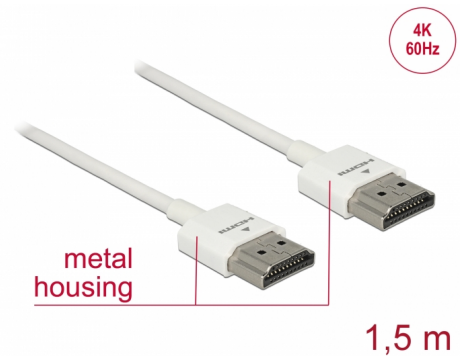

# Delock Cable High Speed HDMI with Ethernet - HDMI-A male > HDMI-A male 3D 4K 1.5 m Slim High Quality

## Description

This High Quality High Speed HDMI with Ethernet cable by Delock stands out due to its slim diameter and its short connectors. The triple shielded cable combines fast data transfer as well as audio- / video- and Ethernet connection. Due to the support of a maximum bandwidth of 18 Gb/s, 4K content (maximum frame rate 60 Hz), 3D content in 4K resolution (maximum frame rate 24 Hz) and content in 21:9 cinema aspect ratio can now be displayed. The cable allows the simultaneous transmission of two video channels to display video streams for two users on one screen, as well as the simultaneous transmission of up to four audio channels. The quality of audio transmissions is significantly improved by the sampling rate of up to 1536 kHz.

## Technical details

- Connector:
  - 1 x High Speed HDMI-A 19 pin male >
  - 1 x High Speed HDMI-A 19 pin male
- High Speed HDMI with Ethernet (HEC) specification
- Cable gauge: 36 AWG
- Cable diameter: ca. 3.2 mm
- Twisted-pair cabling
- Copper conductor
- Gold-plated connector
- Triple shielded cable
- Metal housing
- Transfer of audio and video signals

## Physical characteristics

Connector finishing:	gold-plated
Pin finishing:	gold-plated
Conductor material:	copper
Conductor gauge:	36 AWG
Shielding:	triple
Length:	1.5 m
Colour:	white