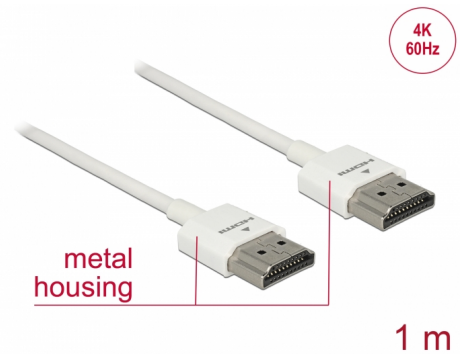

Delock Cable High Speed HDMI with Ethernet - HDMI-A male > HDMI-A male 3D 4K 1 m Slim High Quality

Description

This High Quality High Speed HDMI with Ethernet cable by Delock stands out due to its slim diameter and its short connectors. The triple shielded cable combines fast data transfer as well as audio- / video- and Ethernet connection. Due to the support of a maximum bandwidth of 18 Gb/s, 4K content (maximum frame rate 60 Hz), 3D content in 4K resolution (maximum frame rate 24 Hz) and content in 21:9 cinema aspect ratio can now be displayed. The cable allows the simultaneous transmission of two video channels to display video streams for two users on one screen, as well as the simultaneous transmission of up to four audio channels. The quality of audio transmissions is significantly improved by the sampling rate of up to 1536 kHz.

Item no. 85122

EAN: 4043619851225

Country of origin: China

Package: Zip poly bag

Special features

- Extra short connectors with full metal shielding
- Especially slim cable diameter

Technical details

- Connector:
 - 1 x High Speed HDMI-A 19 pin male >
 - 1 x High Speed HDMI-A 19 pin male
- High Speed HDMI with Ethernet (HEC) specification
- Cable gauge: 36 AWG
- Cable diameter: ca. 3.2 mm
- Twisted-pair cabling
- Copper conductor
- Gold-plated connector
- Triple shielded cable
- Metal housing
- Transfer of audio and video signals

Technical characteristics

Data transfer rate:	up to 18 Gb/s
Maximum screen resolution:	3D: 3840 x 2160 @ 30 Hz 3840 x 2160 @ 60 Hz
Maximum refresh rate:	120 Hz

Physical characteristics

Connector finishing:	gold-plated
Pin finishing:	gold-plated
Conductor material:	copper
Conductor gauge:	36 AWG
Shielding:	triple
Length:	1 m
Colour:	white