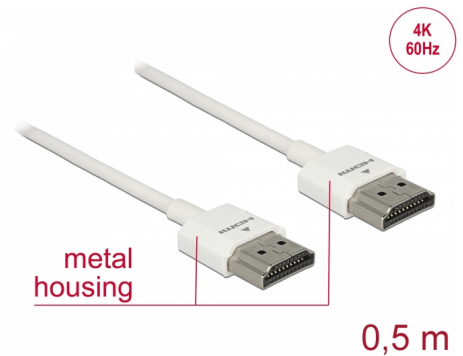

Delock Cable High Speed HDMI with Ethernet - HDMI-A male > HDMI-A male 3D 4K 0.5 m Slim High Quality

Description

This High Quality High Speed HDMI with Ethernet cable by Delock stands out due to its slim diameter and its short connectors. The triple shielded cable combines fast data transfer as well as audio- / video- and Ethernet connection. Due to the support of a maximum bandwidth of 18 Gb/s, 4K content (maximum frame rate 60 Hz), 3D content in 4K resolution (maximum frame rate 24 Hz) and content in 21:9 cinema aspect ratio can now be displayed. The cable allows the simultaneous transmission of two video channels to display video streams for two users on one screen, as well as the simultaneous transmission of up to four audio channels. The quality of audio transmissions is significantly improved by the sampling rate of up to 1536 kHz.

Item no. 85121

EAN: 4043619851218

Country of origin: China

Package: Zip poly bag

Special features

- Extra short connectors with full metal shielding
- Especially slim cable diameter

Technical details

- Connector:
 - 1 x High Speed HDMI-A 19 pin male >
 - 1 x High Speed HDMI-A 19 pin male
- High Speed HDMI with Ethernet (HEC) specification
- Cable gauge: 36 AWG
- Cable diameter: ca. 3.2 mm
- Twisted-pair cabling
- Copper conductor
- Gold-plated connector
- Triple shielded cable
- Metal housing
- Transfer of audio and video signals

Technical characteristics

Data transfer rate:	up to 18 Gb/s
Maximum screen resolution:	3D: 3840 x 2160 @ 30 Hz 3840 x 2160 @ 60 Hz
Maximum refresh rate:	120 Hz

Physical characteristics

Connector finishing:	gold-plated
Pin finishing:	gold-plated
Conductor material:	copper
Conductor gauge:	36 AWG
Shielding:	triple
Length:	50 cm
Colour:	white