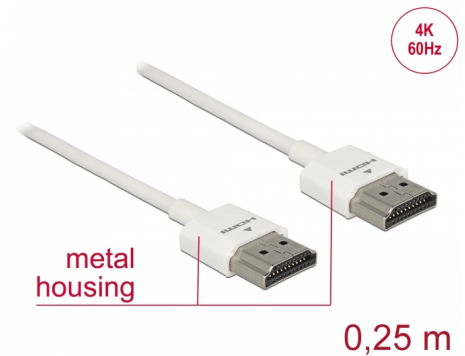

Delock Cable High Speed HDMI with Ethernet - HDMI-A male > HDMI-A male 3D 4K 0.25 m Slim High Quality

Description

This High Quality High Speed HDMI with Ethernet cable by Delock stands out due to its slim diameter and its short connectors. The triple shielded cable combines fast data transfer as well as audio- / video- and Ethernet connection. Due to the support of a maximum bandwidth of 18 Gb/s, 4K content (maximum frame rate 60 Hz), 3D content in 4K resolution (maximum frame rate 24 Hz) and content in 21:9 cinema aspect ratio can now be displayed. The cable allows the simultaneous transmission of two video channels to display video streams for two users on one screen, as well as the simultaneous transmission of up to four audio channels. The quality of audio transmissions is significantly improved by the sampling rate of up to 1536 kHz.

Item no. 85120

EAN: 4043619851201

Country of origin: China

Package: Zip poly bag

Special features

- Extra short connectors with full metal shielding
- Especially slim cable diameter

Technical details

- Connector:
 - 1 x High Speed HDMI-A 19 pin male >
 - 1 x High Speed HDMI-A 19 pin male
- High Speed HDMI with Ethernet (HEC) specification
- Cable gauge: 36 AWG
- Cable diameter: ca. 3.2 mm
- Twisted-pair cabling
- Copper conductor
- Gold-plated connector
- Triple shielded cable
- Metal housing
- Transfer of audio and video signals

Technical characteristics

Data transfer rate:	up to 18 Gb/s
Maximum screen resolution:	3D: 3840 x 2160 @ 30 Hz 3840 x 2160 @ 60 Hz
Maximum refresh rate:	120 Hz

Physical characteristics

Connector finishing:	gold-plated
Pin finishing:	gold-plated
Conductor material:	copper
Conductor gauge:	36 AWG
Shielding:	triple
Length:	25 cm
Colour:	white