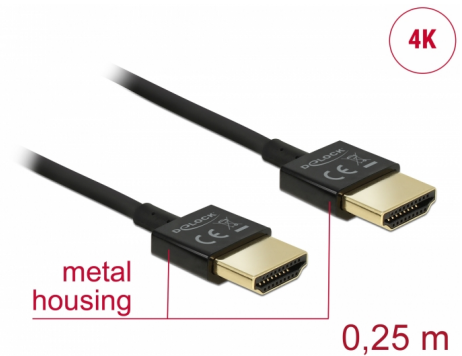

# Delock Cable High Speed HDMI with Ethernet - HDMI-A male > HDMI-A male 3D 4K 0.25 m Slim High Quality

## Description

This High Quality High Speed HDMI with Ethernet cable by Delock stands out due to its slim diameter and its short connectors. The triple shielded cable combines fast data transfer as well as audio- / video- and Ethernet connection. Due to the support of a maximum bandwidth of 18 Gb/s, 4K content (maximum frame rate 60 Hz), 3D content in 4K resolution (maximum frame rate 24 Hz) and content in 21:9 cinema aspect ratio can now be displayed. The cable allows the simultaneous transmission of two video channels to display video streams for two users on one screen, as well as the simultaneous transmission of up to four audio channels. The quality of audio transmissions is significantly improved by the sampling rate of up to 1536 kHz.

## Technical details

- Connector:
  - High Speed HDMI-A 19 pin male >
  - High Speed HDMI-A 19 pin male
- High Speed HDMI with Ethernet (HEC) specification
- Cable gauge: 36 AWG
- Cable diameter: ca. 3.2 mm
- Twisted-pair cabling
- Copper conductor
- Gold-plated connector
- Triple shielded cable
- Metal housing
- Transfer of audio and video signals

## Physical characteristics

Connector finishing:	gold-plated
Pin finishing:	gold-plated
Conductor material:	copper
Conductor gauge:	36 AWG
Shielding:	triple
Length:	25 cm
Colour:	black