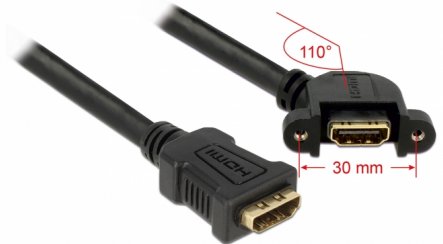

Delock Cable HDMI A female > HDMI A female panel-mount 110° angled 25 cm

Description

This cable enables you to extend a HDMI connection and can be used to connect various devices. The female port can be attached with two screws, e.g. to a slot bracket, a cable duct or an enclosure with the corresponding opening. This can be used to install an HDMI connector on an easily accessible position.

0,25 m

Item no. 85101

EAN: 4043619851010

Country of origin: China

Package: Zip poly bag

Technical details

- Connector:
HDMI A 19 pin female >
HDMI A 19 pin female 110 ° angled with screw nuts for installation
- Screw type: #4-40 UNC
- Mounting hole ca. 15 x 6 mm, screw hole pitch ca. 30 mm
- High Speed HDMI with Ethernet (HEC) specification
- Cable gauge: 28 AWG
- Cable diameter: ca. 7.3 mm
- Gold-plated connector
- Colour: black
- Length incl. connector: ca. 25 cm