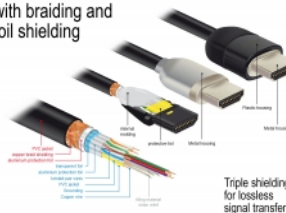

HDMI Cable with braiding and foil shielding