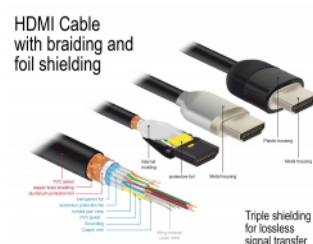

4K
60Hz

3 m

Item no. 84965

EAN: 4043619849659

Country of origin: China

Package: Retail Box

Technical details

- Connectors:
 - 1 x HDMI-A male >
 - 1 x HDMI-A male
- Certified Premium HDMI cable
- High Speed HDMI with Ethernet (HEC) specification
- Cable gauge: 30 AWG
- Cable diameter: ca. 5.7 mm
- Twisted-pair cabling
- Copper conductor
- Triple shielded cable
- Contacts gold-plated
- Transmission of audio and video signals
- Data transfer rate up to 18 Gb/s
- Resolution up to 3840 x 2160 @ 60 Hz
(depending on the system and the connected hardware)
- 3D support: up to 1920 x 1080 @ 60 Hz; 3840 x 2160 @ 30 Hz

(depending on the system and the connected hardware)

- Supports the 21:9 cinema aspect ratio
- Supports 1080p HFR (High Frame Rate) 3D
- Up to 120 Hz refresh rate
- Supports transmission of 2 video channels simultaneously to use one display for two viewers
- Supports colour sampling in 4:2:0 format (original format of Blu-Ray, DVD and TV)
- Contains Audio Return Channel (ARC)
- Up to 32 audio channels for speakers
- Up to 1536 kHz audio sampling rate
- Supports transmission of up to 4 audio channels simultaneously
- Supports dynamic adjustment of lip synchronicity for audio / video delays
- Supports CEC 2.0 control commands
- Supports Dolby® TrueHD and DTS-HD Master Audio™
- Supports HDR
- More lively and natural colours
- Colour: black
- Length incl. connectors: ca. 3 m

System requirements

- A free HDMI-A interface

Package content

- Premium HDMI cable

Images

General

| | |
|----------------|-------------------------------|
| Specification: | High Speed HDMI with Ethernet |
|----------------|-------------------------------|