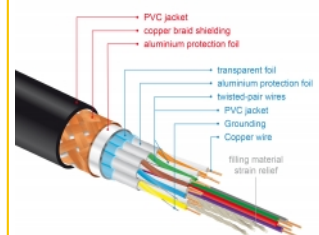

(depending on the system and the connected hardware)

- Supports the 21:9 cinema aspect ratio
- Supports 1080p HFR (High Frame Rate) 3D
- Up to 120 Hz refresh rate
- Supports transmission of 2 video channels simultaneously to use one display for two viewers
- Supports colour sampling in 4:2:0 format (original format of Blu-Ray, DVD and TV)
- Contains Audio Return Channel (ARC)
- Up to 32 audio channels for speakers
- Up to 1536 kHz audio sampling rate
- Supports transmission of up to 4 audio channels simultaneously
- Supports dynamic adjustment of lip synchronicity for audio / video delays
- Supports CEC 2.0 control commands
- Supports Dolby® TrueHD and DTS-HD Master Audio™
- Supports HDR
- More lively and natural colours
- Colour: black
- Length incl. connectors: ca. 3 m

System requirements

- A free HDMI-A interface

Package content

- Premium HDMI cable

Images