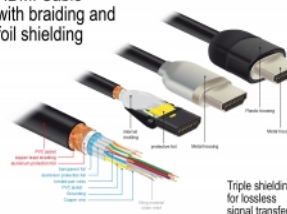

Perfect shielding guarantees loss-free signal transmission

The cable is characterised by the additional metal shielding of the plugs and the gold-plated contacts. It guarantees interference-free audio and video signal transmission thanks to its triple shielding and particularly dense braiding.

(depending on the system and the connected hardware)

- Supports the 21:9 cinema aspect ratio
- Supports 1080p HFR (High Frame Rate) 3D
- Up to 120 Hz refresh rate
- Supports transmission of 2 video channels simultaneously to use one display for two viewers
- Supports colour sampling in 4:2:0 format (original format of Blu-Ray, DVD and TV)
- Contains Audio Return Channel (ARC)
- Up to 32 audio channels for speakers
- Up to 1536 kHz audio sampling rate
- Supports transmission of up to 4 audio channels simultaneously
- Supports dynamic adjustment of lip synchronicity for audio / video delays
- Supports CEC 2.0 control commands
- Supports Dolby® TrueHD and DTS-HD Master Audio™
- Supports HDR
- More lively and natural colours
- Colour: black
- Length incl. connectors: ca. 2 m

System requirements

- A free HDMI-A interface

Package content

- Premium HDMI cable

Images

HDMI Cable with braiding and foil shielding

General

Specification:	High Speed HDMI with Ethernet
----------------	-------------------------------

Physical characteristics

Pin finishing:	gold-plated
Conductor material:	copper
Conductor gauge:	30 AWG
Shielding:	triple
Length:	2 m
Colour:	black