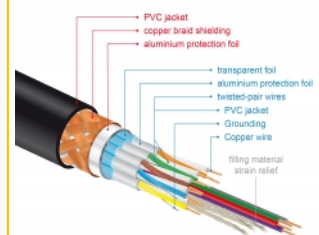

System requirements

- A free HDMI-A interface

Package content

- Premium HDMI cable

Images

HDMI Cable with braiding and foil shielding

General

Specification:	High Speed HDMI with Ethernet
----------------	-------------------------------

Physical characteristics

Pin finishing:	gold-plated
Conductor material:	copper
Conductor gauge:	30 AWG
Shielding:	triple
Length:	2 m
Colour:	black