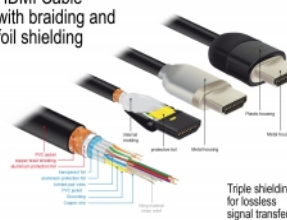

HDMI Cable
with braiding and
foil shielding