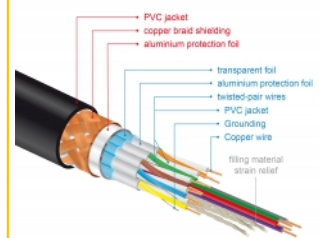

(depending on the system and the connected hardware)

- Supports the 21:9 cinema aspect ratio
- Supports 1080p HFR (High Frame Rate) 3D
- Up to 120 Hz refresh rate
- Supports transmission of 2 video channels simultaneously to use one display for two viewers
- Supports colour sampling in 4:2:0 format (original format of Blu-Ray, DVD and TV)
- Contains Audio Return Channel (ARC)
- Up to 32 audio channels for speakers
- Up to 1536 kHz audio sampling rate
- Supports transmission of up to 4 audio channels simultaneously
- Supports dynamic adjustment of lip synchronicity for audio / video delays
- Supports CEC 2.0 control commands
- Supports Dolby® TrueHD and DTS-HD Master Audio™
- Supports HDR
- More lively and natural colours
- Colour: black
- Length incl. connectors: ca. 1 m

System requirements

- A free HDMI-A interface

Package content

- Premium HDMI cable

Images

HDMI Cable
with braiding and
foil shielding