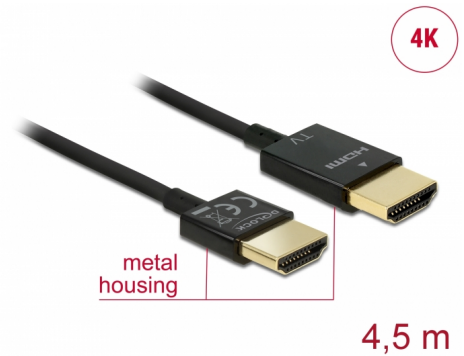

Delock Cable High Speed HDMI with Ethernet - HDMI-A male > HDMI-A male 3D 4K 4.5 m Active Slim High Quality

Description

This High Quality High Speed HDMI with Ethernet cable by Delock stands out due to its slim diameter and its short connectors. The triple shielded cable combines fast data transfer as well as audio- / video- and Ethernet connection. Due to the support of a maximum bandwidth of 18 Gb/s, 4K content (maximum frame rate 60 Hz), 3D content in 4K resolution (maximum frame rate 24 Hz) and content in 21:9 cinema aspect ratio can now be displayed. The cable allows the simultaneous transmission of two video channels to display video streams for two users on one screen, as well as the simultaneous transmission of up to four audio channels. The quality of audio transmissions is significantly improved by the sampling rate of up to 1536 kHz.

Item no. 84775

EAN: 4043619847754

Country of origin: China

Package: Zip poly bag

Special features

- Extra short connectors with full metal shielding
- Especially slim cable diameter

Technical details

- Connector:
 - High Speed HDMI-A 19 pin male >
 - High Speed HDMI-A 19 pin male
- Chipset: Spectra7 PRA1711s
- High Speed HDMI with Ethernet (HEC) specification
- Cable gauge: 36 AWG
- Cable diameter: ca. 3.2 mm
- Twisted-pair cabling
- Copper conductor
- Gold-plated connector
- Triple shielded cable