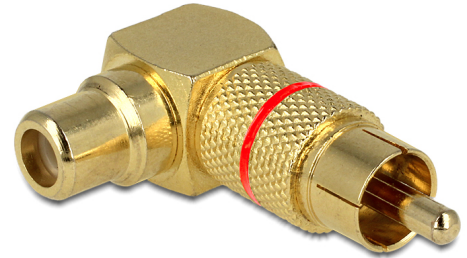

Delock Adapter RCA male > RCA female 90° angled

Description

This adapter from Delock enables you to angle your RCA port. Thus, you can connect an RCA cable to e.g. a backside of your television installed at the wall.

Item no. 84637

EAN: 4043619846375

Country of origin: China

Package: Poly bag

Technical details

- Connector: RCA male > RCA female 90° angled
- Colour: golden with a red ring
- Connector: gold-plated
- Dimensions (LxWxH): ca. 38.4 x 23.4 x 12.1 mm