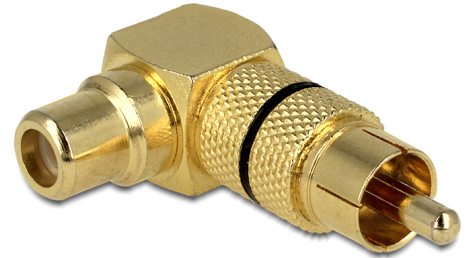

Delock Adapter RCA male > RCA female 90° angled

Description

This adapter from Delock enables you to angle your RCA port. Thus, you can connect an RCA cable to e.g. a backside of your television installed at the wall.

Item no. 84636

EAN: 4043619846368

Country of origin: China

Package: Zip poly bag

Technical details

- Connector: RCA male > RCA female 90° angled
- Colour: golden with a black ring
- Connector: gold-plated
- Dimensions (LxWxH): ca. 38.4 x 23.4 x 12.1 mm