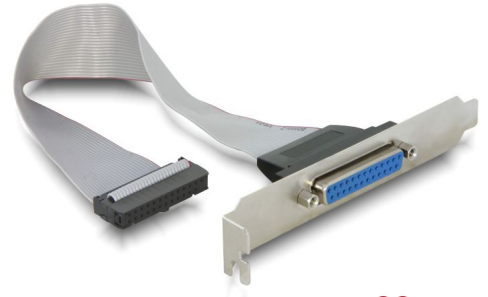

Delock Slot Bracket > 1 x Parallel

Description

This Delock slot bracket can be installed into a free slot of your PC and enables you to lead out one internal parallel port in order to connect one external parallel device.

22 cm

Item no. 84300

EAN: 4043619843008

Country of origin: China

Package: Zip poly bag

Technical details

- Connection: 1 x parallel DB25 external
- Slot bracket for installation into PC slot
- Cable length: ca. 22 cm

System requirements

- PC with a free PC slot
- One free parallel port internal

Package content

- Slot bracket 1 x Parallel port