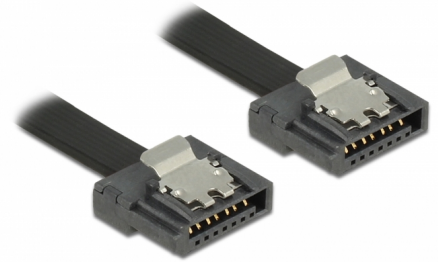

# Delock SATA 6 Gb/s Cable 70 cm black FLEXI

## Description

The Delock SATA FLEXI cables were specifically designed to be used in tight spaces in chassis. They are ultra-flexible and can be bent or kinked as required, even knots are possible. Another advantage is the extreme durability that prevents breakage or material weakness of the cables. By using the SATA FLEXI cables, angled connectors are no longer necessary; the connectors can be easily bent in every desired direction. The short connectors provide more flexibility in tight spaces and are practical to use, and the metal clips ensure that the cables reliably click into place. The cables support data transfer rates of up to 6 Gb/s and are downwards compatible to previous SATA versions.

## Technical details

- Connectors:
  - 1 x SATA 6 Gb/s 7 pin receptacle straight >
  - 1 x SATA 6 Gb/s 7 pin receptacle straight
- With metal clips
- Data transfer rate up to 6 Gb/s
- Downwards compatible to SATA 1.5 Gb/s and 3 Gb/s
- Cable gauge: 28 AWG
- Colour: black
- Length incl. connectors: ca. 70 cm