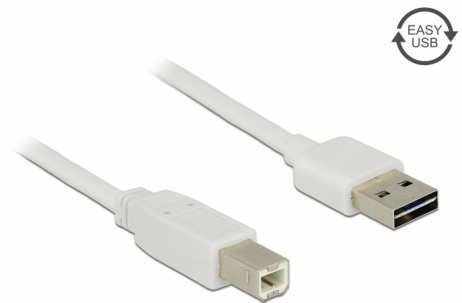

Delock Cable EASY-USB 2.0 Type-A male > USB 2.0 Type-B male 2 m white

Description

This cable by Delock with EASY-USB male can be plugged into the USB-A female port in both directions. Thus the male port can be used both-sided and make the plug in easily.

2 m

Item no. 83687

EAN: 4043619836871

Country of origin: China

Package: Zip poly bag

Technical details

- Connectors:
 - 1 x USB 2.0 Type-A reversible male >
 - 1 x USB 2.0 Type-B male
- USB-A male port usable in both directions
- Cable gauge:
 - 28 AWG data line
 - 24 AWG power line
- Cable diameter: ca. 4.5 mm
- Gold-plated connectors
- Colour: white
- Length incl. connectors: ca. 2 m

Connector 1:	1 x USB 2.0 Type-A reversible male
Connector 2:	1 x USB 2.0 Type-B male

Technical characteristics

Data transfer rate:	USB 2.0 up to 480 Mb/s
---------------------	------------------------

Physical characteristics

Pin finishing:	gold-plated
Conductor gauge:	28 AWG data line 24 AWG power line
Length:	2 m
Colour:	white