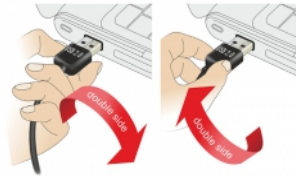

Package content

- Cable

Images