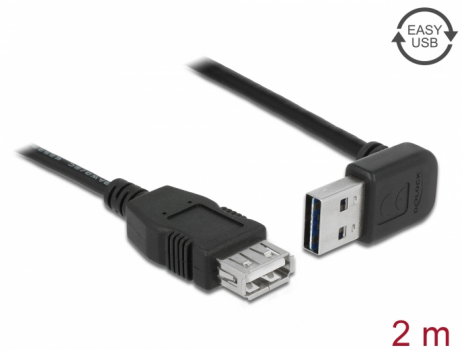

Delock Extension cable EASY-USB 2.0 Type-A male angled up / down > USB 2.0 Type-A female black 2 m

Description

This cable by Delock with EASY-USB male can be plugged into the USB-A female port in both directions. Thus the male port can be used both-sided and make the plug in easily.

Item no. 83548

EAN: 4043619835485

Country of origin: China

Package: Zip poly bag

Technical details

- Connectors:
 - 1 x USB 2.0 Type-A reversible male angled up / down >
 - 1 x USB 2.0 Type-A female
- USB-A male port usable in both directions
- Cable gauge:
 - 28 AWG data line
 - 24 AWG power line
- Cable diameter: ca. 4.5 mm
- Gold-plated connectors
- Colour: black
- Length incl. connectors: ca. 2 m

Connector 1:	1 x USB 2.0 Type-A reversible male angled up / down
Connector 2:	1 x USB 2.0 Type-A female

Technical characteristics

Data transfer rate:	USB 2.0 up to 480 Mb/s
---------------------	------------------------

Physical characteristics

Pin finishing:	gold-plated
Conductor gauge:	28 AWG data line 24 AWG power line
Length:	2 m
Colour:	black