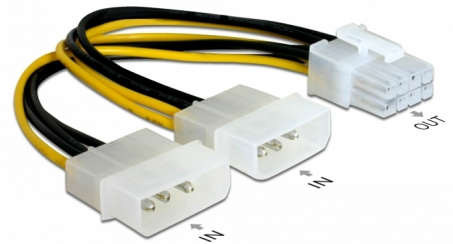

Delock Cable PCI Express power supply 8 pin to 2 x 5¼" for graphics card

Description

This Delock Power cable, with a length of ca. 15 cm provides power for PCI Express cards, e.g. PCI Express Graphic cards.

15 cm

Item no. 82397

EAN: 4043619823970

Country of origin: China

Package: Zip poly bag

Technical details

- Connectors:
2 x 5¼ " male >
1 x 8 pin
- Voltage: 12 V
- Cable length: ca. 15 cm

Package content