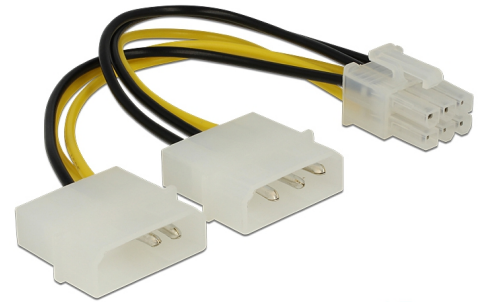

Delock Power cable for PCI Express Card 15 cm

Description

This Power cable by Delock, with a length of 15 cm, provides power for PCI Express cards, e.g. PCI Express Graphic cards.

15 cm

Item no. 82315

EAN: 4043619823154

Country of origin: China

Package: Zip poly bag

Technical details

- Connectors:
1 x 6 pin >
2 x Molex male
- Cable lengt: ca. 15 cm

Package content

- Power Cable

Images